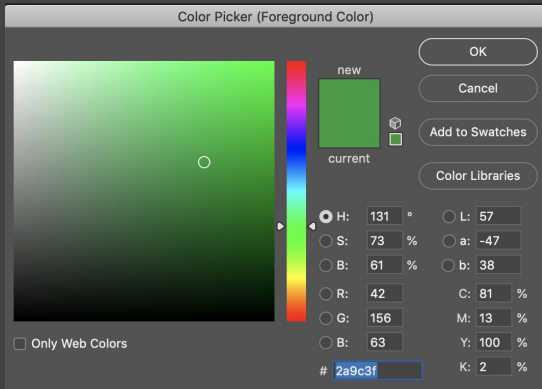

Color Swatches

Properties Adjustments

Pixel Layer Properties

W: 18.97 in H: 11.68 in

X: 0 in Y: -1.01 in

Layers Channels Paths

Kind Opacity: 52%

Lock Fill: 100%

- Artboard 1
 - Layer 3
 - Layer 5
 - Layer 6
 - block_216_d22_img_01
 - Layer 4
 - Layer 2
 - Layer 1

133.33% Doc: 3.00M/29.9M

Timeline

Create Video Timeline

Artboard 1

History Layers

Kind Normal Opacity: 100%

Lock: Fill: 100%

- Artboard 1
 - Shine
 - Globe effects
 - Globe shading
 - Globe detailing
 - Outlined Nature Gl...
 - Outlined Ledge color
 - Layer 6
 - Layer 5
 - Outline bg color
 - Outlined Nature Globe
 - Outlined Ledge
 - Outline bg
 - Rough Nature Globe
 - Rough Ledge
 - Rough bg
 - Layer 4
 - Layer 2
 - Layer 1