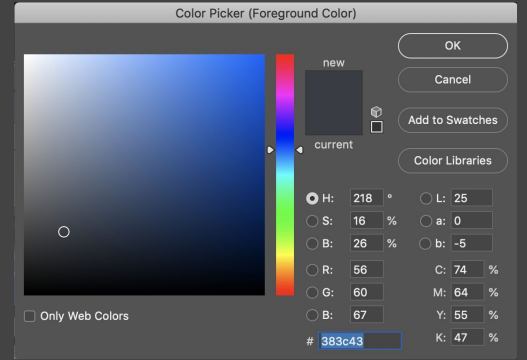

Color Swatches

Properties Adjustments

Pixel Layer Properties

W: 18.97 in H: 11.68 in

X: 0 in Y: -1.01 in

Layers Channels Paths

Kind Opacity: 52%

Lock Fill: 100%

- Artboard 1
 - Layer 3
 - Layer 5
 - Layer 6
 - block_216_d22_img_01
 - Layer 4
 - Layer 2
 - Layer 1

133.33% Doc: 3.00M/29.9M

Timeline

Create Video Timeline

Artboard 1

History Layers

Kind Normal Opacity: 100%

Lock: Fill: 100%

- Artboard 1
 - Shine
 - Globe effects
 - Globe shading
 - Globe detailing
 - Outlined Nature Gl...
 - Outlined Ledge color
 - Layer 6
 - Layer 5
 - Outline bg color
 - Outlined Nature Globe
 - Outlined Ledge
 - Outline bg
 - Rough Nature Globe
 - Rough Ledge
 - Rough bg
 - Layer 4
 - Layer 2
 - Layer 1