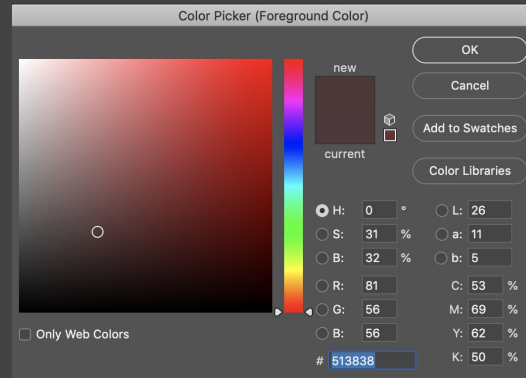

Color Swatches

Properties Adjustments

Pixel Layer Properties

W: 18.97 in H: 11.68 in

X: 0 in Y: -1.01 in

Layers Channels Paths

Kind Opacity: 52%

Lock Fill: 100%

- Artboard 1
 - Layer 3
 - Layer 5
 - Layer 6
 - block_216_d22_img_01
 - Layer 4
 - Layer 2
 - Layer 1

133.33% Doc: 3.00M/29.9M

Timeline

Create Video Timeline

Artboard 1

History Layers

Kind Normal Opacity: 100%

Lock: Fill: 100%

- Artboard 1
 - Shine
 - Globe effects
 - Globe shading
 - Globe detailing
 - Outlined Nature Gl...
 - Outlined Ledge color
 - Layer 6
 - Layer 5
 - Outline bg color
 - Outlined Nature Globe
 - Outlined Ledge
 - Outline bg
 - Rough Nature Globe
 - Rough Ledge
 - Rough bg
 - Layer 4
 - Layer 2
 - Layer 1