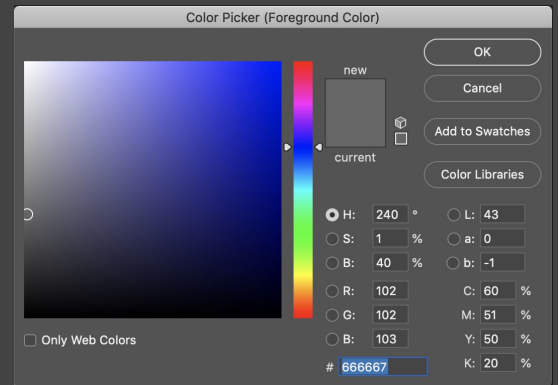

Color Swatches

Properties Adjustments

Pixel Layer Properties

W: 18.97 in H: 11.68 in

X: 0 in Y: -1.01 in

Layers Channels Paths

Kind Opacity: 52%

Lock Fill: 100%

- Artboard 1
 - Layer 3
 - Layer 5
 - Layer 6
 - block_216_d22_img_01
 - Layer 4
 - Layer 2
 - Layer 1

133.33% Doc: 3.00M/29.9M

Timeline

Create Video Timeline

Artboard 1

History Layers

Kind Normal Opacity: 100%

Lock: Fill: 100%

- Artboard 1
 - Shine
 - Globe effects
 - Globe shading
 - Globe detailing
 - Outlined Nature Gl...
 - Outlined Ledge color
 - Layer 6
 - Layer 5
 - Outline bg color
 - Outlined Nature Globe
 - Outlined Ledge
 - Outline bg
 - Rough Nature Globe
 - Rough Ledge
 - Rough bg
 - Layer 4
 - Layer 2
 - Layer 1

Color Swatches

Properties Adjustments

Document Properties

W: 18.972 in H: 10.667 in X: 0 Y: 0

Resolution: 72 pixels/inch

Channels Paths