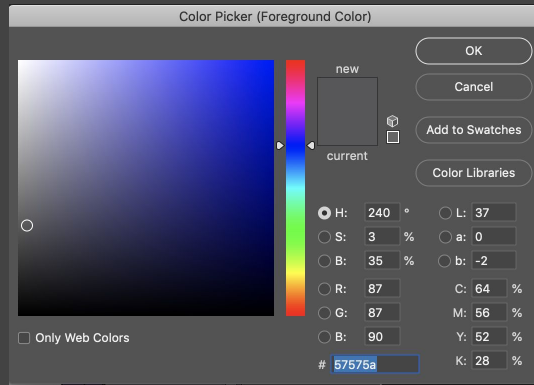

Color Swatches

Properties Adjustments

Pixel Layer Properties

W: 18.97 in H: 11.68 in

X: 0 in Y: -1.01 in

Layers Channels Paths

Kind Opacity: 52%

Lock Fill: 100%

- Artboard 1
 - Layer 3
 - Layer 5
 - Layer 6
 - block_216_d22_img_01
 - Layer 4
 - Layer 2
 - Layer 1

133.33% Doc: 3.00M/29.9M

Timeline

Create Video Timeline

Artboard 1

History Layers

Kind Normal Opacity: 100%

Lock: Fill: 100%

- Artboard 1
 - Shine
 - Globe effects
 - Globe shading
 - Globe detailing
 - Outlined Nature Gl...
 - Outlined Ledge color
 - Layer 6
 - Layer 5
 - Outline bg color
 - Outlined Nature Globe
 - Outlined Ledge
 - Outline bg
 - Rough Nature Globe
 - Rough Ledge
 - Rough bg
 - Layer 4
 - Layer 2
 - Layer 1