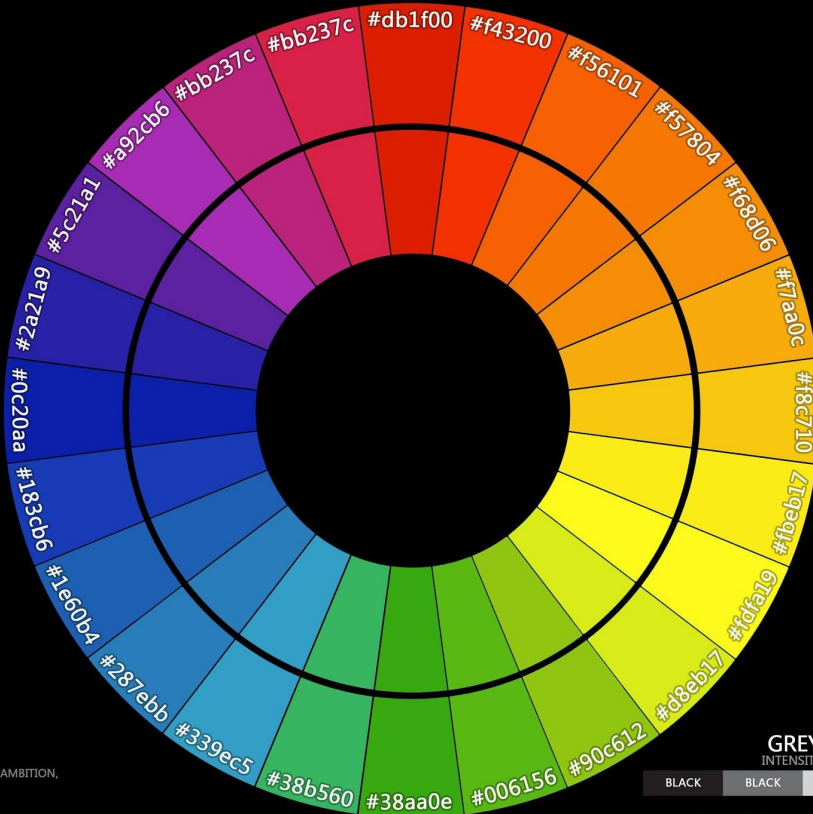

COLOUR THEORY

QUICK REFERENCE SHEET

CMYK SUBSTRACTIVE

CREATED WITH INK

RGB ADDITIVE

CREATED WITH LIGHT

COLOUR MEANINGS

RED	INTENSE, FIRE, BLOOD, ENERGY, LOVE, PASSIONATE, STRONG.
RED VIOLET	ROYALTY, POWER, NOBILITY, WEALTH, AMBITION, DIGNIFIED, MYSTERIOUS.
BLUE	SKY, SEA, DEPTH, STABILITY, TRUST, MASCULINE, TRANQUIL.
GREEN	NATURE, GROWTH, FERTILITY, FRESHNESS, HEALING, SAFETY, MONEY.
YELLOW	SUNSHINE, JOY, CHEERFULNESS, INTELLECT, ENERGY, ATTENTION.
ORANGE	WARM, STIMULATING, ENTHUSIASM, HAPPINESS, SUCCESS, CREATIVE, AUTUMN.

ANALOGOUS

COLOURS THAT ARE ADJACENT TO EACH OTHER ON THE COLOUR WHEEL

RED	RED ORANGE	YELLOW ORANGE
YELLOW	YELLOW GREEN	GREEN

COMPLEMENTARY

COLOURS OPPOSITE TO EACH OTHER ON THE COLOUR WHEEL

BLUE GREEN	RED ORANGE	YELLOW	VIOLET
BLUE	ORANGE	YELLOW GREEN	RED VIOLET
BLUE VIOLET	YELLOW ORANGE	GREEN	RED

TRIADIC

THREE COLOURS SPACED EQUALLY APART ON THE COLOUR WHEEL

RED	YELLOW	BLUE
BLUE VIOLET	RED ORANGE	YELLOW GREEN
ORANGE	GREEN	VIOLET
YELLOW ORANGE	BLUE GREEN	RED VIOLET

SPLIT COMPLEMENT

A COLOUR AND THE TWO COLOURS NEXT TO ITS COMPLEMENT ON THE COLOUR WHEEL

YELLOW	BLUE VIOLET	RED VIOLET
YELLOW GREEN	VIOLET	RED
GREEN	RED VIOLET	RED ORANGE
BLUE GREEN	RED	ORANGE
BLUE	RED ORANGE	YELLOW ORANGE
BLUE VIOLET	ORANGE	YELLOW
VIOLET	YELLOW ORANGE	YELLOW GREEN
RED VIOLET	YELLOW	GREEN
RED	YELLOW GREEN	BLUE GREEN
RED ORANGE	GREEN	BLUE
ORANGE	BLUE GREEN	BLUE VIOLET
YELLOW ORANGE	BLUE	VIOLET

GREYSCALE

INTENSITY OF BLACK

MONOCHROMATIC

COLOURS OF A SINGLE HUE