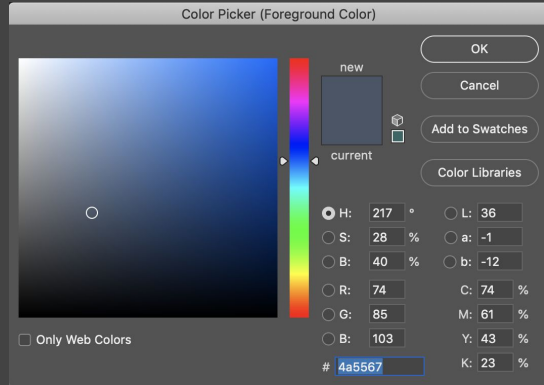

Color Swatches

Properties Adjustments

Pixel Layer Properties

W: 18.97 in H: 11.68 in

X: 0 in Y: -1.01 in

Layers Channels Paths

Kind Opacity: 52%

Lock Fill: 100%

- Artboard 1
 - Layer 3
 - Layer 5
 - Layer 6
 - block_216_d22_img_01
 - Layer 4
 - Layer 2
 - Layer 1

133.33% Doc: 3.00M/29.9M

Timeline

Create Video Timeline

Artboard 1

History Layers

Kind Normal Opacity: 100%

Lock: Fill: 100%

- Artboard 1
 - Shine
 - Globe effects
 - Globe shading
 - Globe detailing
 - Outlined Nature Gl...
 - Outlined Ledge color
 - Layer 6
 - Layer 5
 - Outline bg color
 - Outlined Nature Globe
 - Outlined Ledge
 - Outline bg
 - Rough Nature Globe
 - Rough Ledge
 - Rough bg
 - Layer 4
 - Layer 2
 - Layer 1