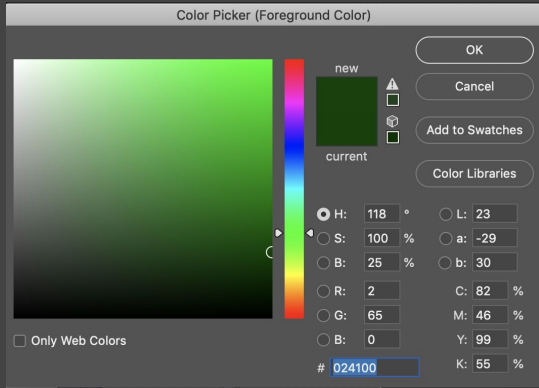

Color Swatches

Properties Adjustments

Pixel Layer Properties

W: 18.97 in H: 11.68 in

X: 0 in Y: -1.01 in

Layers Channels Paths

Kind Opacity: 52%

Lock Fill: 100%

- Artboard 1
 - Layer 3
 - Layer 5
 - Layer 6
 - block_216_d22_img_01
 - Layer 4
 - Layer 2
 - Layer 1

133.33% Doc: 3.00M/29.9M

Timeline

Create Video Timeline

Artboard 1

History Layers

Kind Normal Opacity: 100%

Lock: Fill: 100%

- Artboard 1
 - Shine
 - Globe effects
 - Globe shading
 - Globe detailing
 - Outlined Nature Gl...
 - Outlined Ledge color
 - Layer 6
 - Layer 5
 - Outline bg color
 - Outlined Nature Globe
 - Outlined Ledge
 - Outline bg
 - Rough Nature Globe
 - Rough Ledge
 - Rough bg
 - Layer 4
 - Layer 2
 - Layer 1