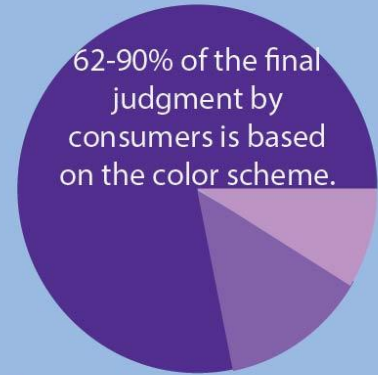

YELLOW	BLUE VIOLET	RED VIOLET
YELLOW GREEN	VIOLET	RED
GREEN	RED VIOLET	RED ORANGE
BLUE GREEN	RED	ORANGE
BLUE	RED ORANGE	YELLOW ORANGE
BLUE VIOLET	ORANGE	YELLOW
VIOLET	YELLOW ORANGE	YELLOW GREEN
RED VIOLET	YELLOW	GREEN
RED	YELLOW GREEN	BLUE GREEN
RED ORANGE	GREEN	BLUE
ORANGE	BLUE GREEN	BLUE VIOLET
YELLOW ORANGE	BLUE	VIOLET

GREYSCALE

INTENSITY OF BLACK

MONOCHROMATIC

COLOURS OF A SINGLE HUE

The Institute of Color Research states that users judge online products within **90** seconds of first viewing the product.

Orange: Friendship, Unification

Gives off a friendly vibe

Yellow: Happiness, Enthusiasm

Gives off positive feelings, bright vibe

Light green: Growth, sustainability

Gives off a brighter nature vibe

Brighter colors: more positive, bright emotions

Red: Power, Passion

Attracts attention, gives off a strong, striking vibe

Darker colors: more peaceful, somber/serious, calming

Dark green: Peaceful, Nature

Gives off a more quiet nature vibe

Purple: Serenity, Professional