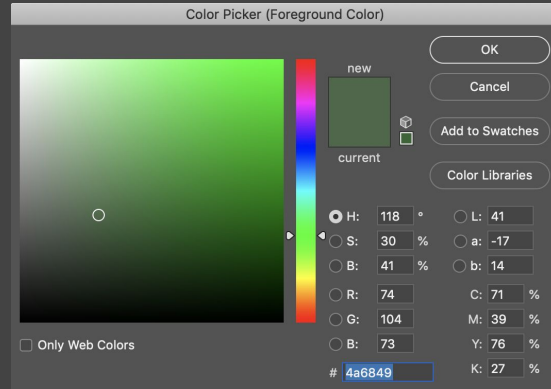

Color Swatches

Properties Adjustments

Pixel Layer Properties

W: 18.97 in H: 11.68 in

X: 0 in Y: -1.01 in

Layers Channels Paths

Kind Opacity: 52%

Lock Fill: 100%

- Artboard 1
 - Layer 3
 - Layer 5
 - Layer 6
 - block_216_d22_img_01
 - Layer 4
 - Layer 2
 - Layer 1

133.33% Doc: 3.00M/29.9M

Timeline

Create Video Timeline

Artboard 1

History Layers

Kind Normal Opacity: 100%

Lock: Fill: 100%

- Artboard 1
 - Shine
 - Globe effects
 - Globe shading
 - Globe detailing
 - Outlined Nature Gl...
 - Outlined Ledge color
 - Layer 6
 - Layer 5
 - Outline bg color
 - Outlined Nature Globe
 - Outlined Ledge
 - Outline bg
 - Rough Nature Globe
 - Rough Ledge
 - Rough bg
 - Layer 4
 - Layer 2
 - Layer 1

Color Swatches

Properties Adjustments

Document Properties

W: 18.972 in H: 10.667 in X: 0 Y: 0

Resolution: 72 pixels/inch

Channels Paths